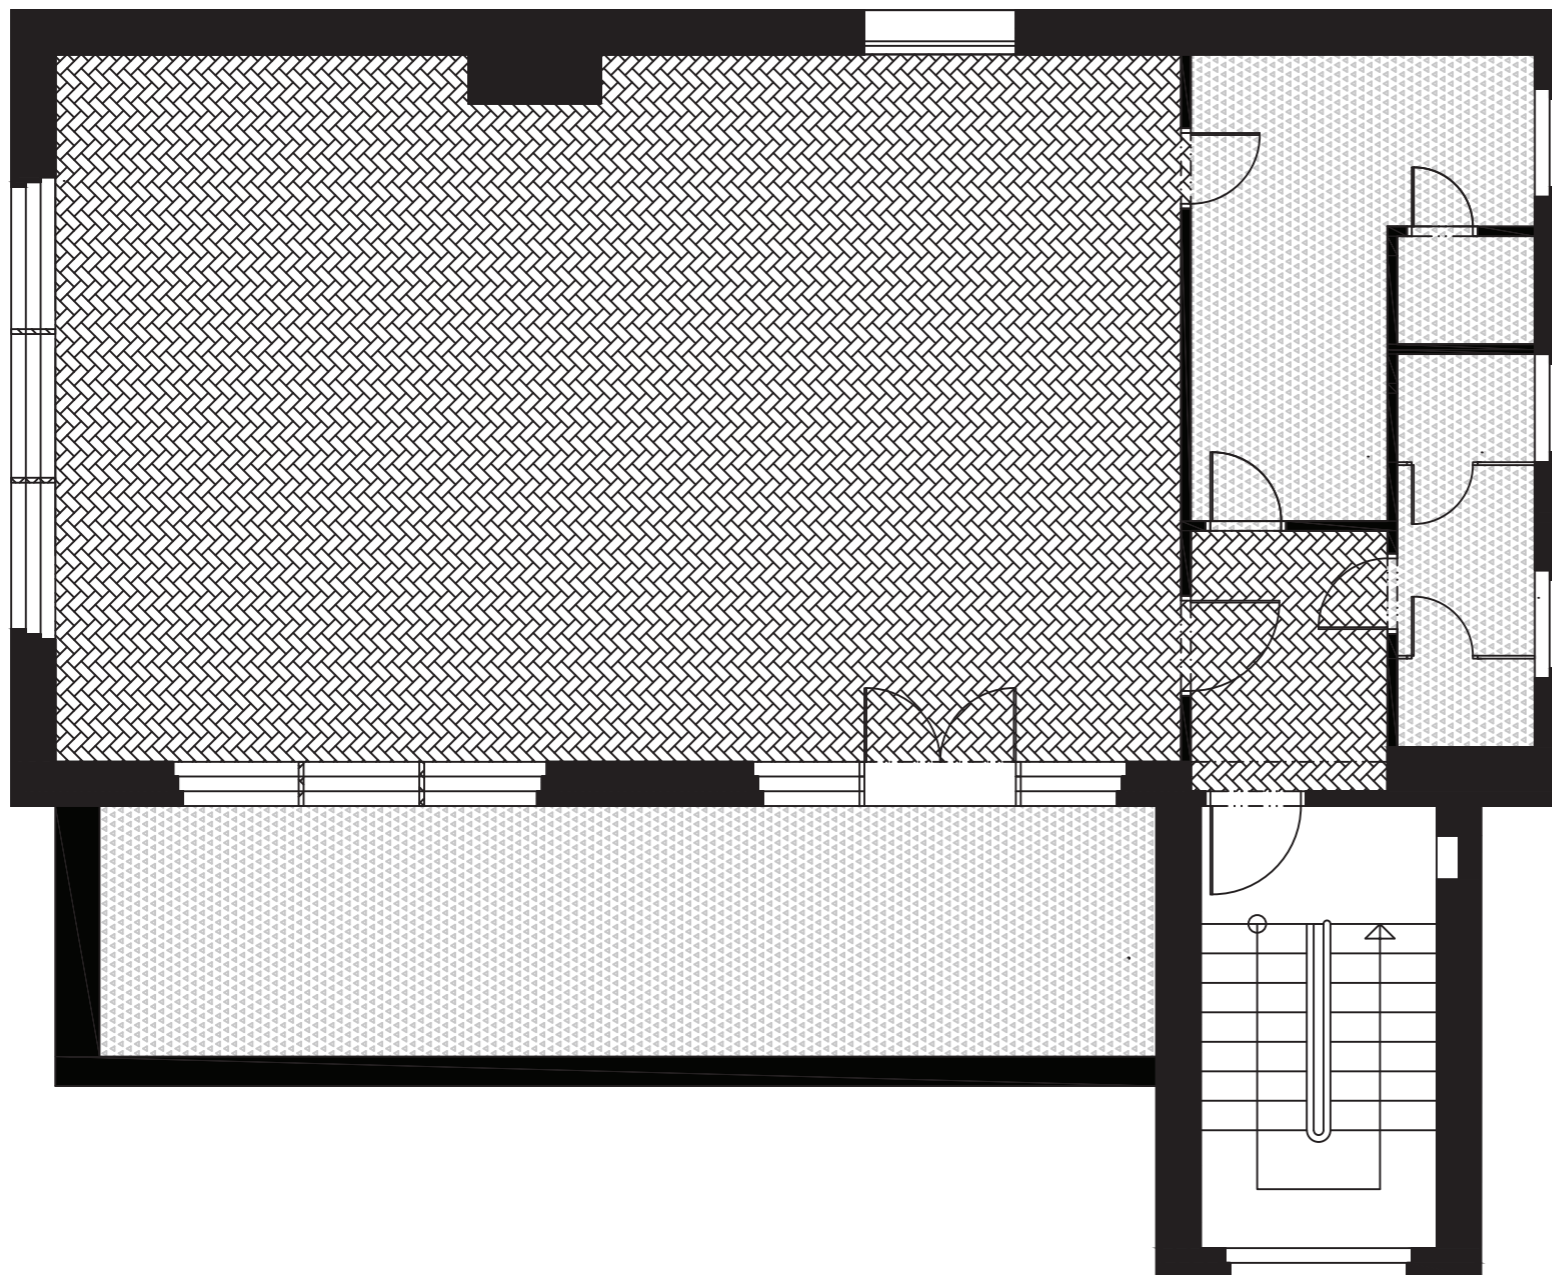

_podlahy

Pôvodná drevená podlaha
- obrúsené a nalakované parkety

Liata betónová
podlaha

STU BRATISLAVA, FAKULTA ARCHITEKTÚRY A DIZAJNI		
Predmet: Ateliér I - interiérový dizajn 52276_51 Štúdiálny odbor: Dizajn 2.2.6	Akad. rok 2021/2022	
Garant predmetu: Doc. Ing. Arch. Peter Daniel, PhD.		Mierka 1:50 Ateliér
Téma: NÁVRH INTERIÉRU KLUBU HEMELCOV V OBJEKTE HEMELKA		
Študent: Bc. Sabina Rosenbergová		
Vedúci práce: Ing. Dušan Kočík, ArtD., Ing. arch. Igor Salcer, ArtD.		Druh dokumentácie: PROJEKT INTERIÉRU
Konzultanti: Mgr. art. Ing. arch. Peter Mazalán, PhD. prof. Ing. arch. akad. arch. Ivan Petelen, PhD.		
Dátum: 21.12.	Obsah výkresu: Podlahy	Č. výkresu: 6