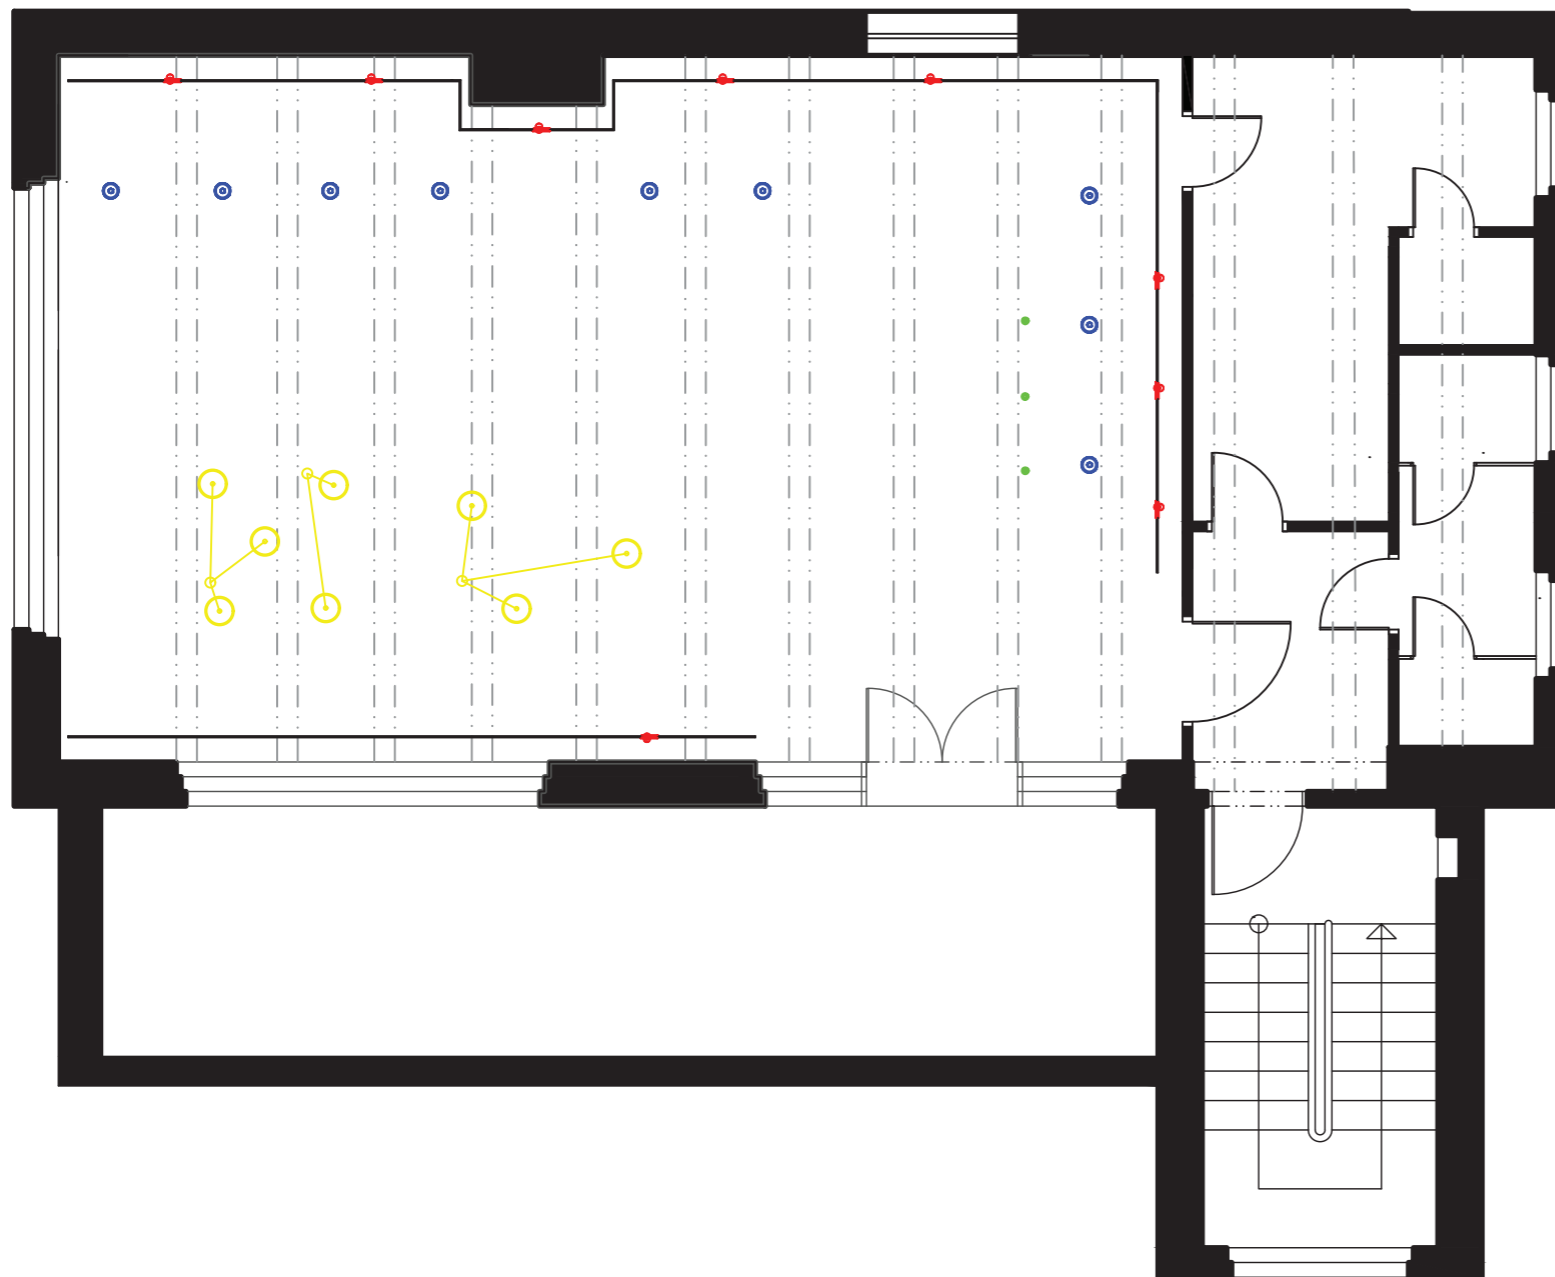

_osvetlenie

- Moto Luce
  MOVA S Track
- Moto Luce
  DARK NIGHT LGP
  SDI
- Flos
  AIM
- Kreon
  ORAN

STU BRATISLAVA, FAKULTA ARCHITEKTÚRY A DIZAJNII		
Predmet: Ateliér I - interiérový dizajn 52276_5I	Akad. rok 2021/2022	
Štúdiálny odbor: Dizajn 2.2.6		
Garant predmetu: Doc. Ing. Arch. Peter Daniel, PhD.		
Téma: NÁVRH INTERIÉRU KLUBU HMEĽCOV V OBJEKTE HMEĽKA		
Študent: Bc. Sabina Rosenbergová		Mierka 1:50
Vedúci práce: Ing. Dušan Kočík, ArtD., Ing. arch. Igor Salcer, ArtD.		Ateliér
Konzultanti: Mgr. art. Ing. arch. Peter Mazalán, PhD. prof. Ing. arch. akad. arch. Ivan Petelen, PhD.		
Druh dokumentácie: PROJEKT INTERIÉRU		
Dátum: 21.12.	Obsah výkresu: Osvetlenie	Č. výkresu: 7